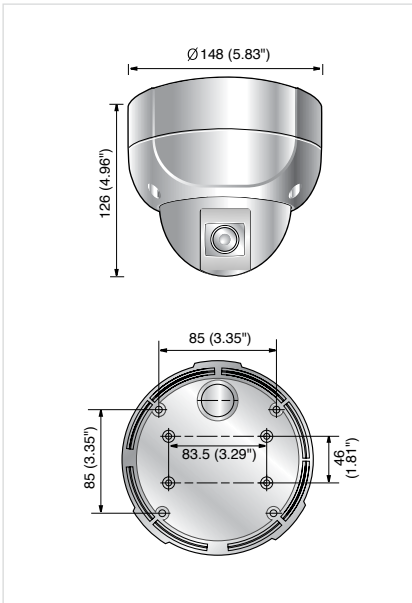

Dimensions

Unit : mm (inch)