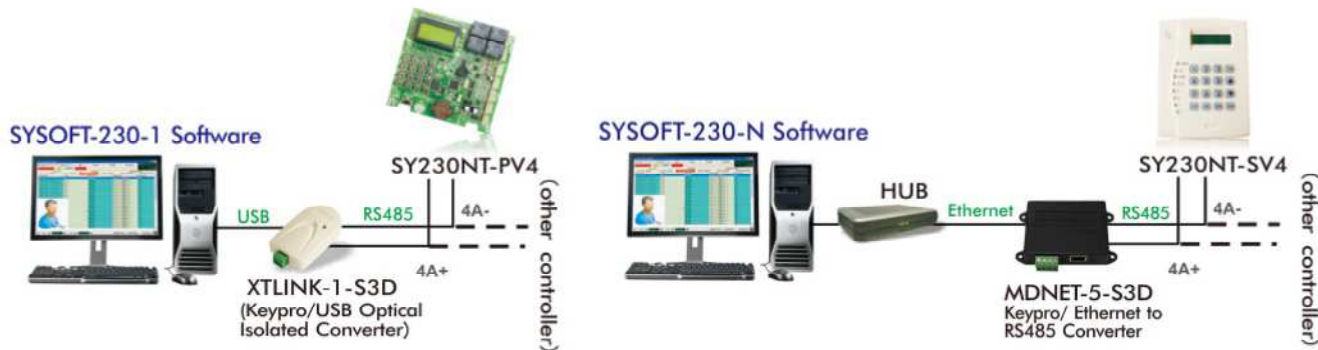

Copyright © 2013 SYRIS Technology Corp.

SYRIS
ACCESS Software
SYRIS Security System

SYSOFT -230

Network Access Control System Management Software

■ SYSOFT-230+SYSOFT-DVM Serial System Network Diagram

★ With this kind of connection, the number of all connected controller is 9,999.

Copyright © 2013 SYRIS Technology Corp.

SYRIS ACCESS Software
SYRIS Security System

SYSOFT -230

Network Access Control System Management Software

SYSOFT-230 Serial System Network Diagram

SYRIS
ACCESS Software
SYRIS Security System

- With this kind of connection, the number of all connected controller is 9,999.

❖ This specification is preliminary and subject to change without prior notice.