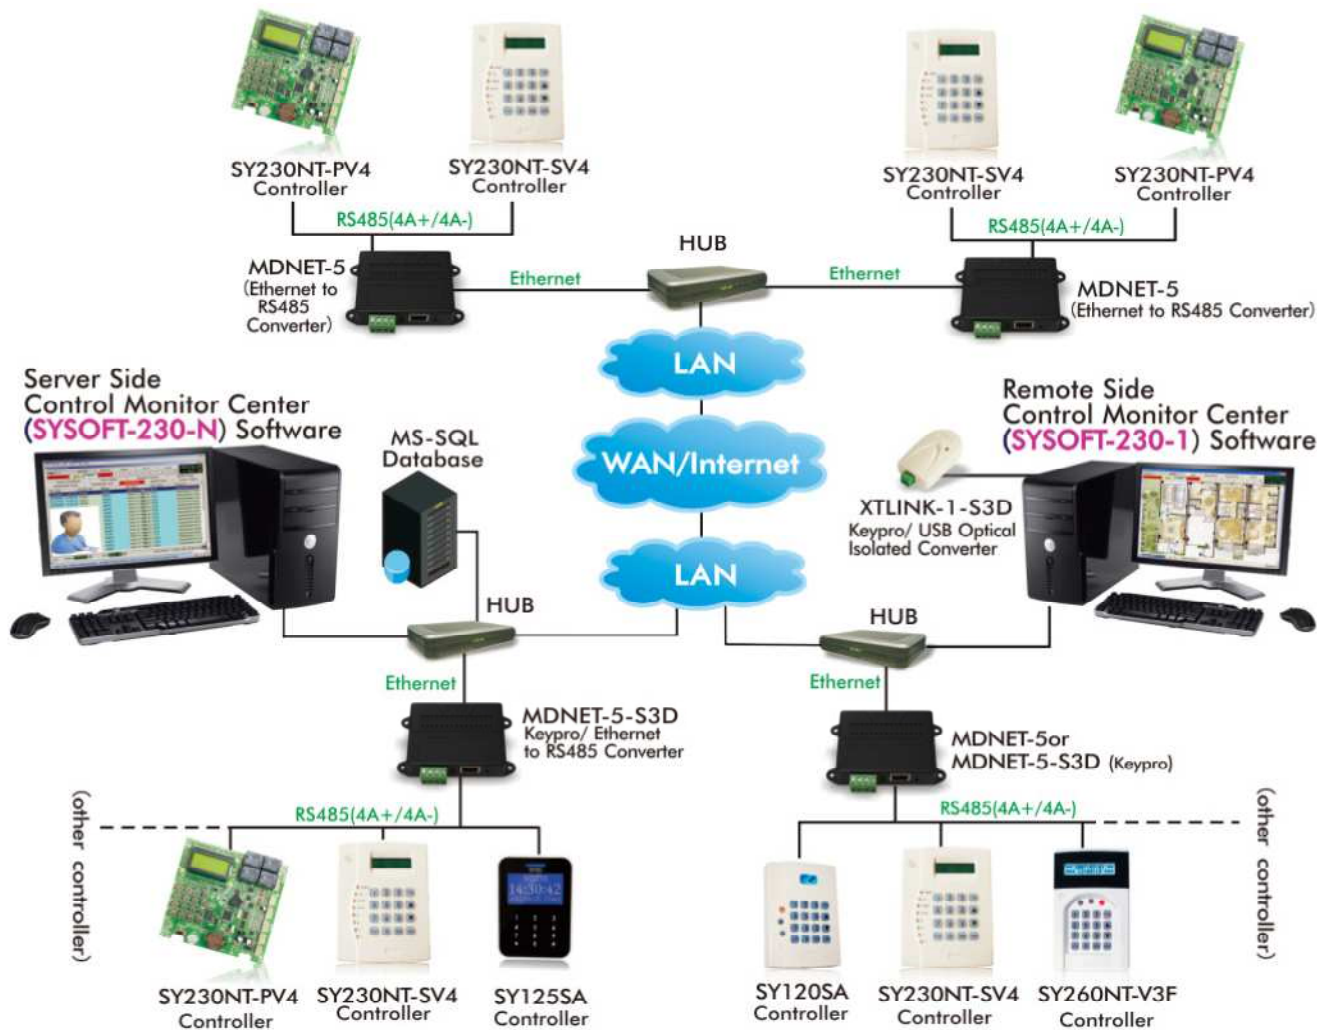

▪ **SYSOFT-230 + SYSOFT-TAM Software**
(Access + Time Attendance Management System)

▪ **SYSOFT-230 + SYSOFT-DVM Software**
(Access + Digital Video Monitor Management System)

▪ **Collocation Modules**

► **Ordering Information**

Item	Type	Converter	Option
▪ SYSOFT-230-1	Network Access Control System Management Software (Contain - USB Optical Isolated Converter)	XTLINK-1-S3D	▪ SYSOFT-TAM : Time Attendance Management System
▪ SYSOFT-230-N	Network Access Control System Management Software (Contain - Network communication converter)	MDNET-5-S3D	▪ SYSOFT-DVM : Digital Video Monitor Management System ▪ SYSOFT-FPM : Fingerprint Management System

Copyright © 2013 SYRIS Technology Corp.

SYRIS
ACCESS Software
SYRIS Security System

SYSOFT -230

Network Access Control System Management Software

■ SYSOFT-230+SYSOFT-DVM Serial System Network Diagram

★ With this kind of connection, the number of all connected controller is 9,999.

Copyright © 2013 SYRIS Technology Corp.

SYRIS ACCESS Software
SYRIS Security System

SYSOFT -230

Network Access Control System Management Software

SYSOFT-230 Serial System Network Diagram

SYRIS
ACCESS Software
SYRIS Security System