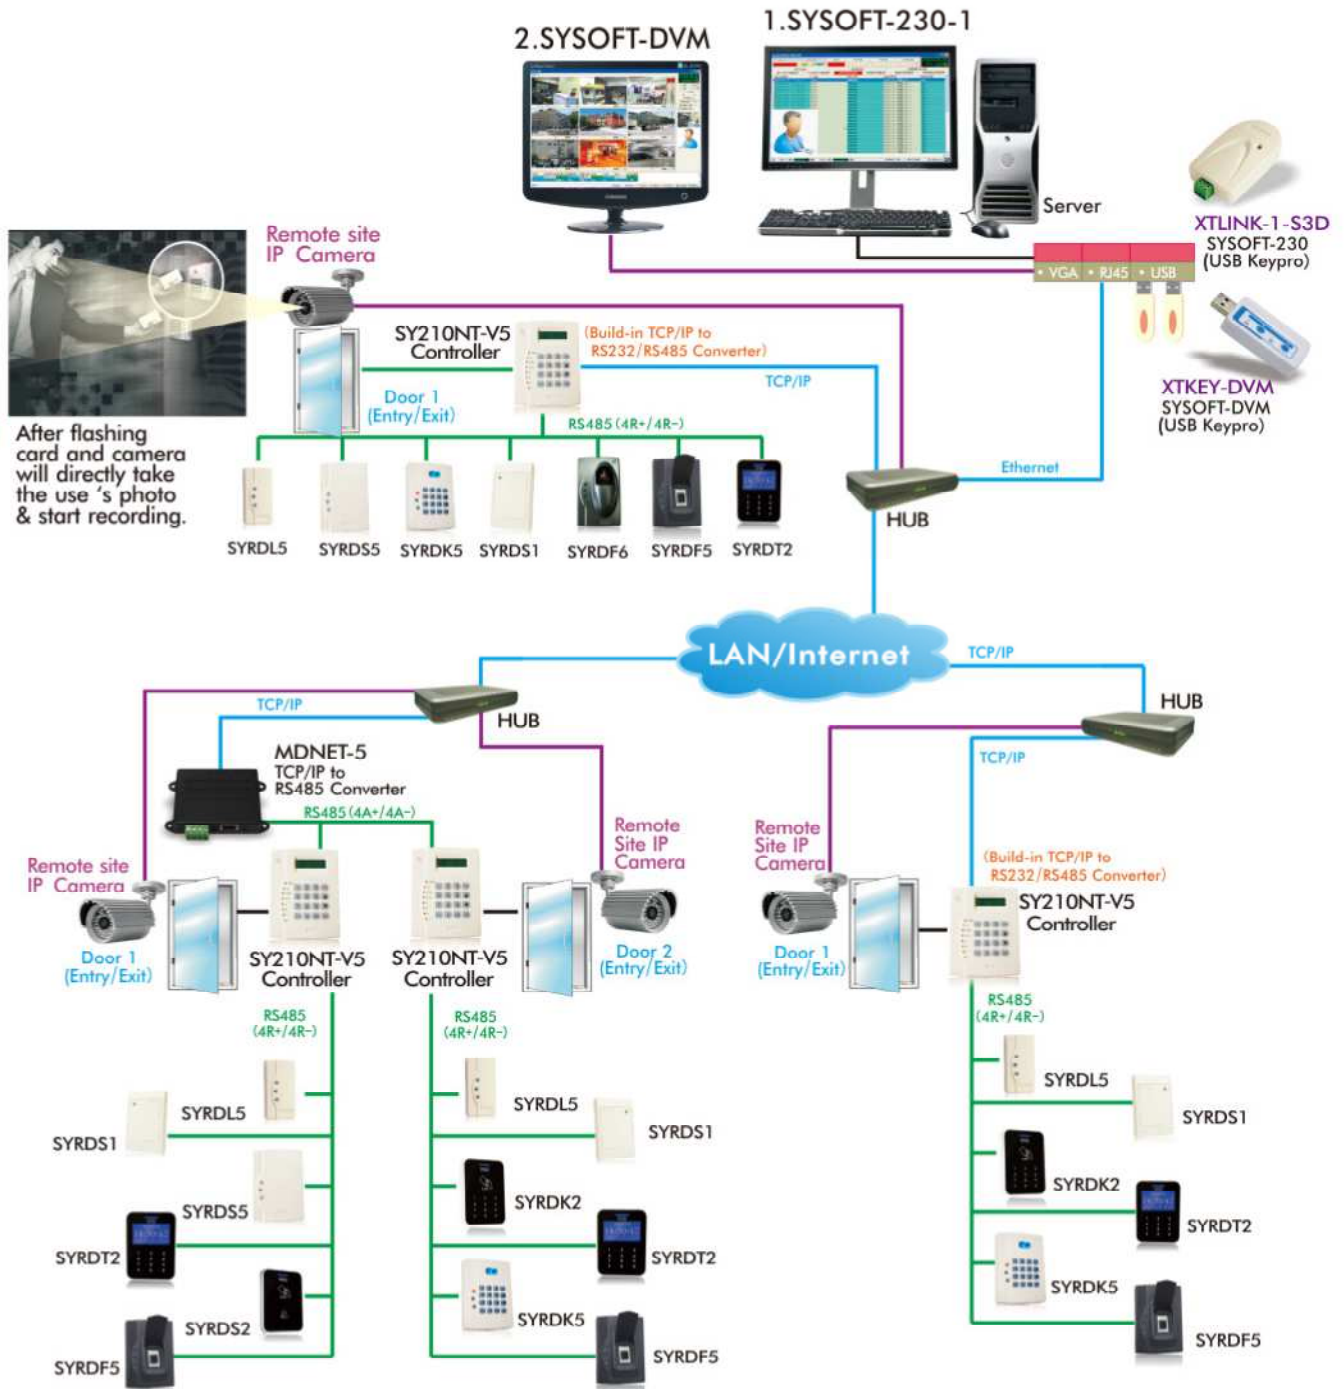

▪ **SYSOFT-230 + SYSOFT-TAM Software**
(Access + Time Attendance Management System)

▪ **SYSOFT-230 + SYSOFT-DVM Software**
(Access + Digital Video Monitor Management System)

▪ **Collocation Modules**

► **Ordering Information**

Item	Type	Converter	Option
▪ SYSOFT-230-1	Network Access Control System Management Software (Contain - USB Optical Isolated Converter)	XTLINK-1-S3D	▪ SYSOFT-TAM : Time Attendance Management System
▪ SYSOFT-230-N	Network Access Control System Management Software (Contain - Network communication converter)	MDNET-5-S3D	▪ SYSOFT-DVM : Digital Video Monitor Management System ▪ SYSOFT-FPM : Fingerprint Management System

Copyright © 2013 SYRIS Technology Corp.

SYRIS
ACCESS Software
SYRIS Security System

SYSOFT -230

Network Access Control System Management Software

■ SYSOFT-230+SYSOFT-DVM Serial System Network Diagram

★ With this kind of connection, the number of all connected controller is 9,999.

- With this kind of connection, the number of all connected controller is 9,999.

❖ This specification is preliminary and subject to change without prior notice.