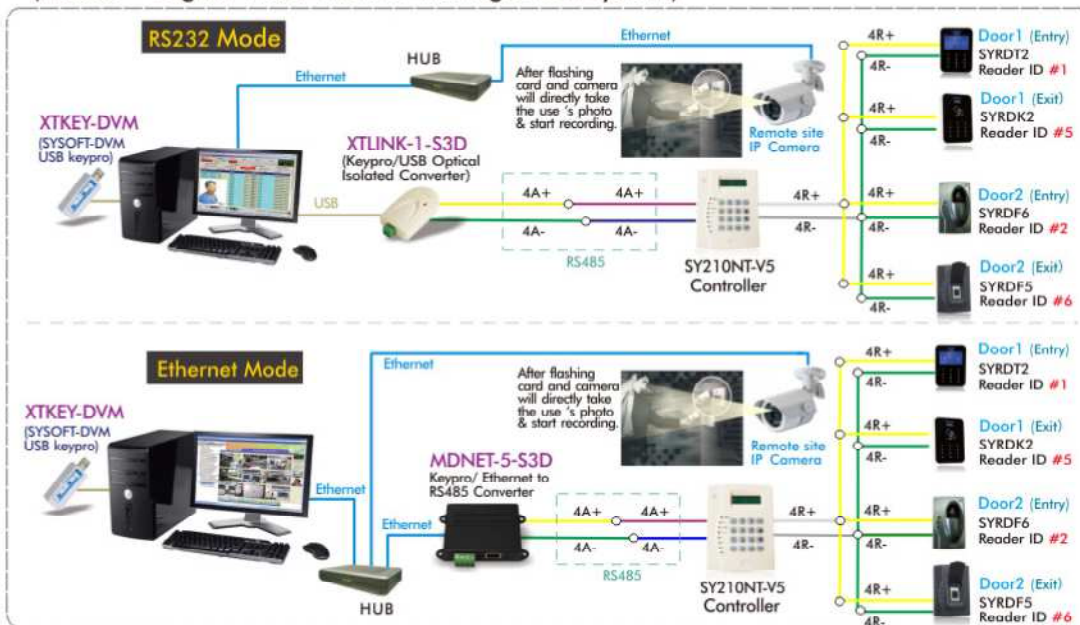

SYRIS
ACCESS Software
 SYRIS Security System

Application Scenario

- Parking lot
- Central control
- Fire alarm
- Real-time message
- Remote site control
- Fingerprint management
- Catering management

❖ This specification is preliminary and subject to change without prior notice.

Option

Fingerprint Management System (Option) ✓

Time Attendance Management System (Option) ✓

Digital Video Monitor Management System (Option) ✓

Copyright © 2013 SYRIS Technology Corp.

SYSOFT -230

Network Access Control System Management Software

▪ **SYSOFT-230 + SYSOFT-TAM Software**
(Access + Time Attendance Management System)

▪ **SYSOFT-230 + SYSOFT-DVM Software**
(Access + Digital Video Monitor Management System)

▪ **Collocation Modules**

► **Ordering Information**

Item	Type	Converter	Option
▪ SYSOFT-230-1	Network Access Control System Management Software (Contain - USB Optical Isolated Converter)	XTLINK-1-S3D	▪ SYSOFT-TAM : Time Attendance Management System
▪ SYSOFT-230-N	Network Access Control System Management Software (Contain - Network communication converter)	MDNET-5-S3D	▪ SYSOFT-DVM : Digital Video Monitor Management System ▪ SYSOFT-FPM : Fingerprint Management System