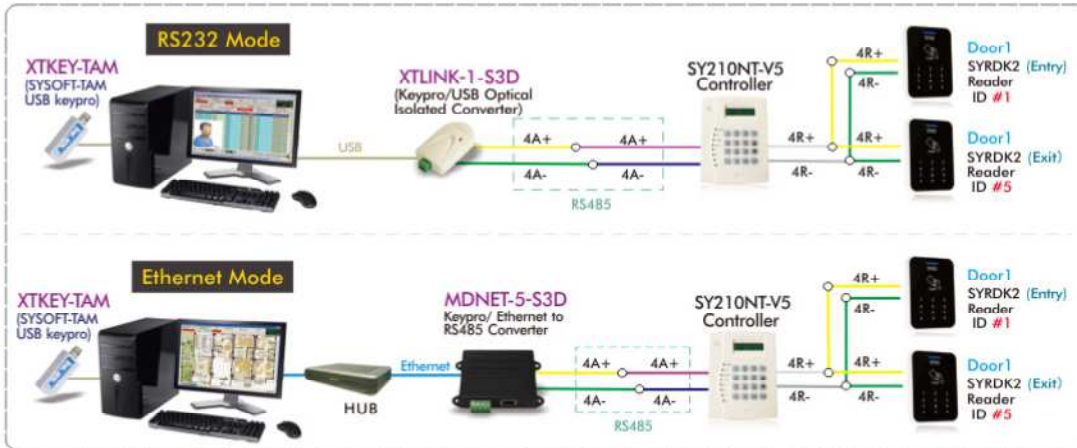

SYRIS
ACCESS Software
 SYRIS Security System

Application Scenario

- Parking lot
- Central control
- Fire alarm
- Real-time message
- Remote site control
- Fingerprint management
- Catering management

❖ This specification is preliminary and subject to change without prior notice.

Option

Fingerprint Management System (Option) ✓

Time Attendance Management System (Option) ✓

Digital Video Monitor Management System (Option) ✓

Copyright © 2013 SYRIS Technology Corp.

SYSOFT -230

Network Access Control System Management Software

▪ **SYSOFT-230 + SYSOFT-TAM Software**
(Access + Time Attendance Management System)

▪ **SYSOFT-230 + SYSOFT-DVM Software**
(Access + Digital Video Monitor Management System)

▪ **Collocation Modules**

► **Ordering Information**

Item	Type	Converter	Option
▪ SYSOFT-230-1	Network Access Control System Management Software (Contain - USB Optical Isolated Converter)	XTLINK-1-S3D	▪ SYSOFT-TAM : Time Attendance Management System
▪ SYSOFT-230-N	Network Access Control System Management Software (Contain - Network communication converter)	MDNET-5-S3D	▪ SYSOFT-DVM : Digital Video Monitor Management System ▪ SYSOFT-FPM : Fingerprint Management System